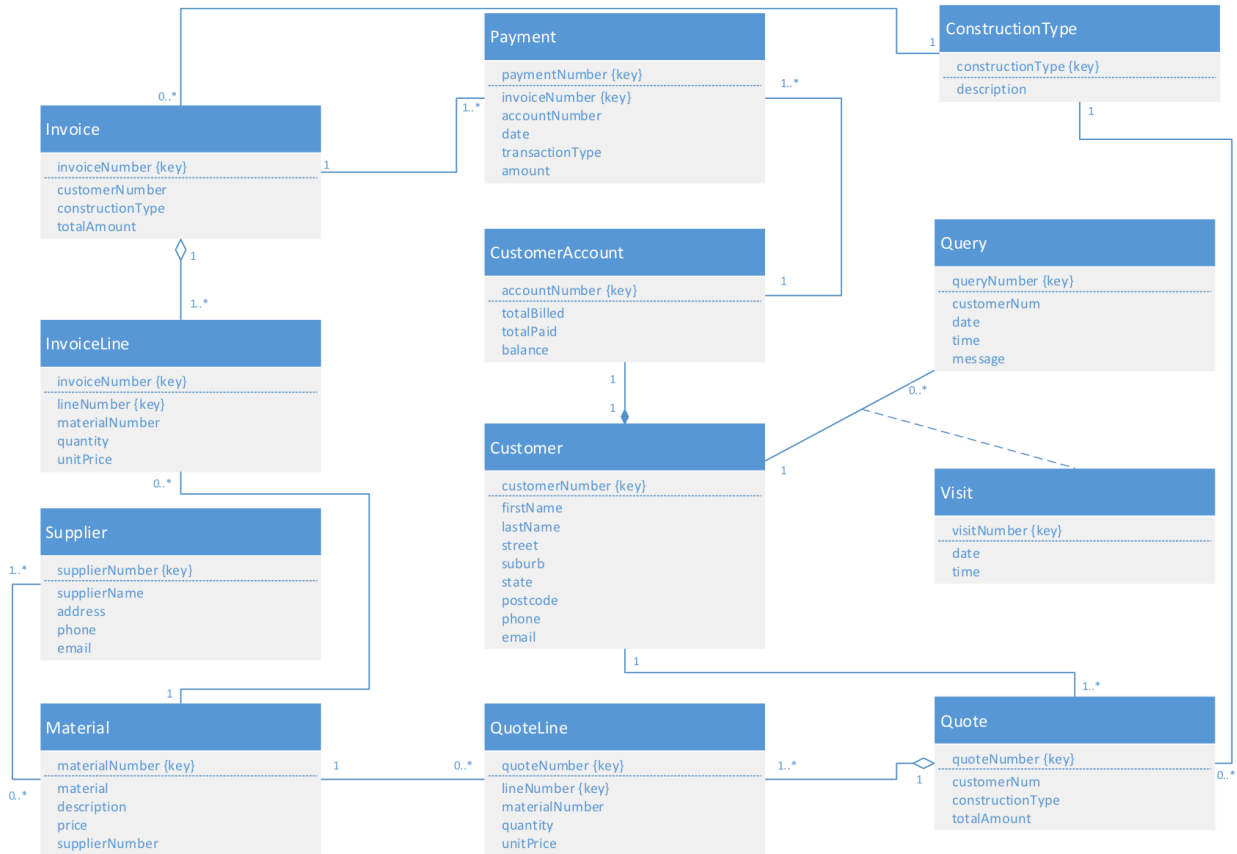

Tutorial 07: State Machine Diagrams

Given the continuing scenario of Pergola Man, review its Domain Model Class Diagram in order to draw the state machine diagrams:

1. Draw the state machine diagram for at least two objects in the below domain model class diagram.

State Machine Diagram: Invoice (top), Payment (bottom)